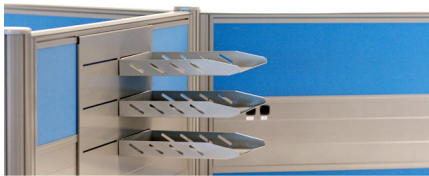

The Direction System offer's:

"Gear Joiner" exclusive addition to bi-fold panels for minimal storage when not in use, similarly panels may be extended to create a variety of room & layout options.

"Upholstered tile duct" using standard Elsafe soft/hard wired GPO & Data "Integration with Variation Leg", joined either by the gear joiner or direct adaptor, this provides yet further options for workstations requiring the acoustic benefits of thicker panels and/or integral screen based ducting capacity.

"Off Module Storage", this is attached via top cap fitting and allows random positioning of shelf units, paper trays and accessory units.

"Cast Alloy Caps", colour matched & offer minimalistic treatment at all junctions

Direction panels may be glazed, upholstered, ducted, stacked, angled, desk mounted screens or screen mounted desks.

"Direction Panel is the most versatile evolution of a panel system yet!"

DESK TOP MOUNTED SCREENS

Mounted to the desk with basic clamp style brackets, desk mounted screens are easy to freight, install and reconfigure. A screen that starts from the desk top up promotes air flow and saves on raw materials.