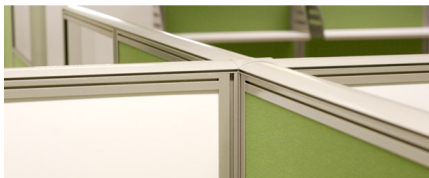

A **dedicated**
commitment to creating
inspirational
business sites

Direction Series 50mm Profile Panel System offers all Manner of Variations to suit your needs

To most 'A screen system is a screen system.' At Emjess Interiors however, designing and manufacturing a screen system is an evolutionary process, whereby adding this product to our already well proven range allows even more options, to achieve the perfect solution

The Direction System offer's:

"Gear Joiner" exclusive addition to bi-fold panels for minimal storage when not in use, similarly panels may be extended to create a variety of room & layout options.

"Upholstered tile duct" using standard Elsafe soft/hard wired GPO & Data "Integration with Variation Leg", joined either by the gear joiner or direct adaptor, this provides yet further options for workstations requiring the acoustic benefits of thicker panels and/or integral screen based ducting capacity.

Direction panels may be glazed, upholstered, ducted, stacked, angled, desk mounted screens or screen mounted desks.

"Direction Panel is the most versatile evolution of a panel system yet!"

DESK TOP MOUNTED SCREENS

Mounted to the desk with basic clamp style brackets, desk mounted screens are easy to freight, install and reconfigure. A screen that starts from the desk top up promotes air flow and saves on raw materials.