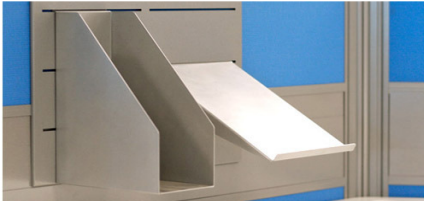

A **dedicated**
commitment to creating
inspirational
business sites

Direction Series 50mm Profile Panel System offers all Manner of Variations to suit your needs

To most 'A screen system is a screen system.' At Emjess Interiors however, designing and manufacturing a screen system is an evolutionary process, whereby adding this product to our already well proven range allows even more options, to achieve the perfect solution

The Direction System offer's:

"Gear Joiner" exclusive addition to bi-fold panels for minimal storage when not in use, similarly panels may be extended to create a variety of room & layout options.

"Upholstered tile duct" using standard Elsafe soft/hard wired GPO & Data "Integration with Variation Leg", joined either by the gear joiner or direct adaptor, this provides yet further options for workstations requiring the acoustic benefits of thicker panels and/or integral screen based ducting capacity.

Direction panels may be glazed, upholstered, ducted, stacked, angled, desk mounted screens or screen mounted desks.

"Direction Panel is the most versatile evolution of a panel system yet!"

DESK TOP MOUNTED SCREENS

Mounted to the desk with basic clamp style brackets, desk mounted screens are easy to freight, install and reconfigure. A screen that starts from the desk top up promotes air flow and saves on raw materials.