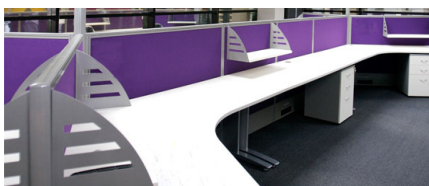

Direction Series 50mm Profile Panel System offers all Manner of Variations to suit your needs

To most 'A screen system is a screen system.' At Emjess Interiors however, designing and manufacturing a screen system is an evolutionary process, whereby adding this product to our already well proven range allows even more options, to achieve the perfect solution

The Direction System offer's:

"Gear Joiner" exclusive addition to bi-fold panels for minimal storage when not in use, similarly panels may be extended to create a variety of room & layout options.

"Upholstered tile duct" using standard Elsafe soft/hard wired GPO & Data "Integration with Variation Leg", joined either by the gear joiner or direct adaptor, this provides yet further options for workstations requiring the acoustic benefits of thicker panels and/or integral screen based ducting capacity.

"Off Module Storage", this is attached via top cap fitting and allows random positioning of shelf units, paper trays and accessory units.

"Cast Alloy Caps", colour matched & offer minimalistic treatment at all junctions

Direction panels may be glazed, upholstered, ducted, stacked, angled, desk mounted screens or screen mounted desks.

"Direction Panel is the most versatile evolution of a panel system yet!"